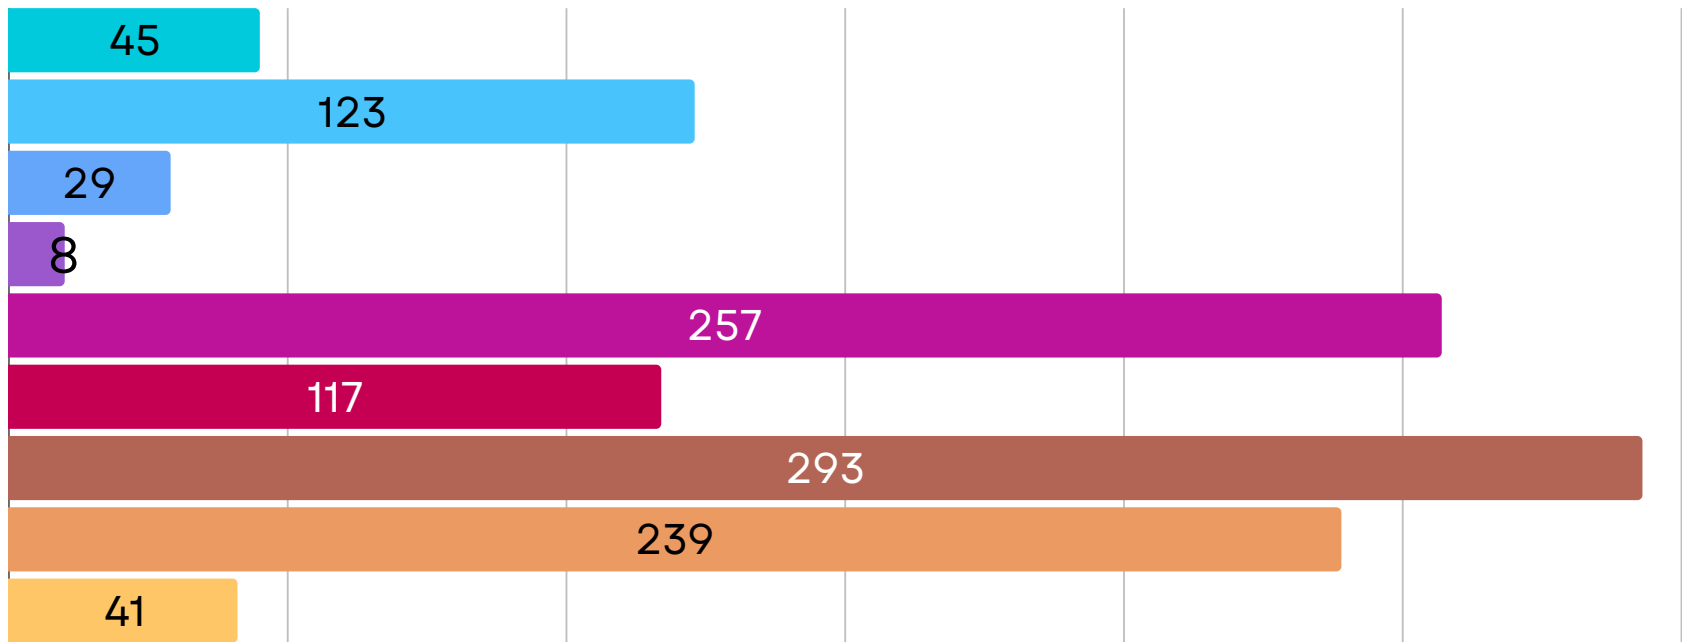

EAST CENTRAL BRANCH MEMBERSHIP GRADES

- STUDENT MEMBERS**
For students pursuing civil engineering degrees.
- YOUNGER MEMBERS**
Members who are 35 years of age or younger.
- MEMBERS**
A single grade encompassing the previous Affiliate, Associate, and Member categories.
- FELLOW**
Awarded to members who have made significant contributions to the profession and meet specific requirements.
- DISTINGUISHED MEMBER**
The highest honor ASCE can bestow, reserved for members or fellows who have achieved outstanding recognition.

Based on the June 2026 Membership Report

EAST CENTRAL BRANCH INSTITUTE MEMBERSHIP

Based on the June 2026 Membership Report