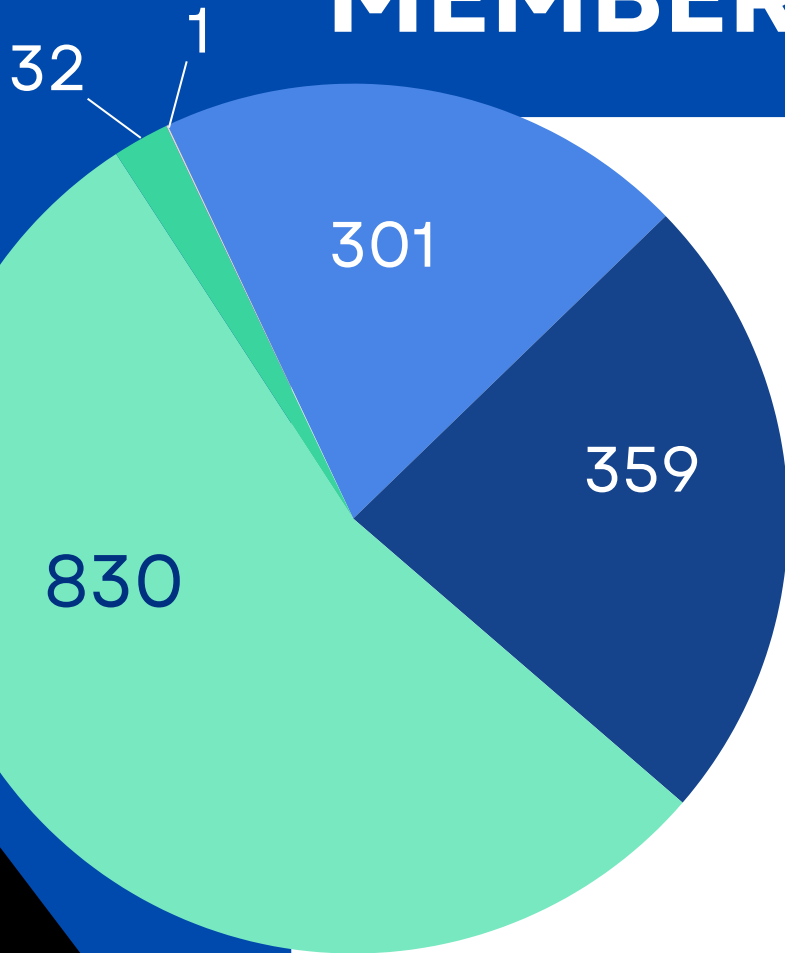

EAST CENTRAL BRANCH MEMBERSHIP GRADES

- STUDENT MEMBERS**
For students pursuing civil engineering degrees.
- YOUNGER MEMBERS**
Members who are 35 years of age or younger.
- MEMBERS**
A single grade encompassing the previous Affiliate, Associate, and Member categories.
- FELLOW**
Awarded to members who have made significant contributions to the profession and meet specific requirements.
- DISTINGUISHED MEMBER**
The highest honor ASCE can bestow, reserved for members or fellows who have achieved outstanding recognition.

Based on the June 2026 Membership Report

EAST CENTRAL BRANCH INSTITUTE MEMBERSHIP

Based on the June 2026 Membership Report